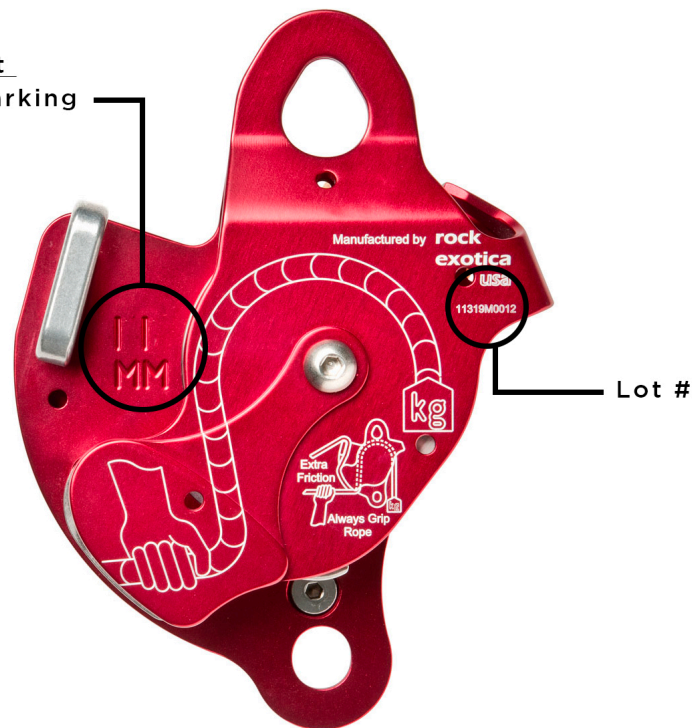

## PRODUCT SAFETY NOTICE

October 11, 2017

**CMC Rescue MPD™ 13 MM Model (Red), Part# 333000**

Dear Valued Customer,

CMC Rescue has received a report of a single MPD™ (13 MM model) that was assembled with an 11 MM model front plate (see photo below). This would provide additional travel of the internal moving brake, potentially allowing greater gripping force on the rope than would be optimal in some applications.

Initial data from production documents indicate this is likely contained to the single unit already identified. However, additional MPDs that could be affected are from production lots 17178 and 17194. MPD (13 MM) units from these two lots were shipped between August 1 and October 1, 2017.

Incorrect  
11 MM Marking

*Note:*  
Red MPD units should be marked with 13 MM on the backside of the front plate, not 11 MM as shown in photo.

CMC requests that you inspect all MPD (13 MM) units from the two lot numbers identified for this condition. If you find an MPD with the condition listed above, please immediately remove the unit from service and contact our customer support team by calling (800) 513-7455 or (805) 562-9120, or via email at [info@cmcrescue.com](mailto:info@cmcrescue.com).